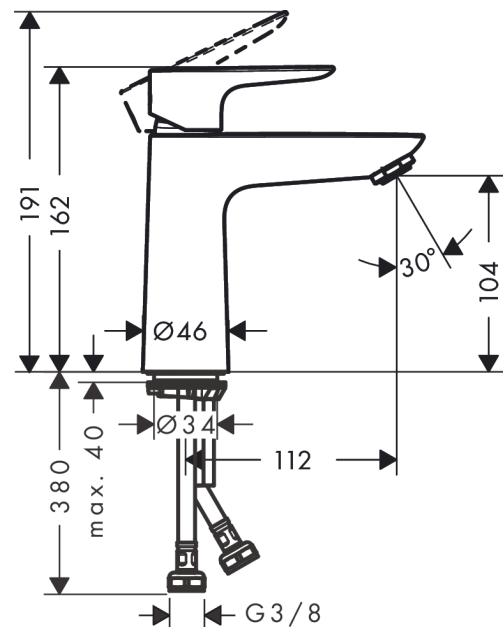

##### product features

- ComfortZone 110
- projection: 112 mm
- spout height: 104 mm
- handle variant: lever handle
- spray type: normal spray
- maximum flow rate at 3 bar: 5 l/min
- ceramic cartridge
- temperature limitation adjustable
- suitable for continuous flow water heaters
- connection type: G 3/8 connections
- connection dimension: DN15
- EU taxonomy: max. 6 l/min - Substantial Contribution (SC) possible

#### Scale drawing

Finish: **Brushed Bronze** Article Number: **71712140**

**Spare part list**

Year of production: >06/20

Pos.	Description	Article Number	PC	PU
1	handle	92687140	60	1
2	hollow set screw M6x10 DIN 916	96029000	1	1
3	screw cover	95704000	1	1
4	flange	92625140	58	1
5	nut	92689000	7	1
6	O-ring 25x1,5	98146000	1	1
7	O-ring 27x1,5	92527000	4	1
8	cartridge, assy	97685000	11	1
9	seal	98865000	8	1
10	adapter for cartridge	92628000	6	1
11	adapter for cartridge	98866000	8	1
12	O-ring 23x2	98398000	1	1
13	aerator M24x1 (5 l/min)	13185140	99	1
14	screw M8 x 68	97736000	2	1
15	seal	97608000	2	1
16	fixing set	96016000	8	1
17	connection hose 450 mm M8x0,75 G3/8	97206000	8	1
18	O-ring 6,6x1,6	93019000	1	1