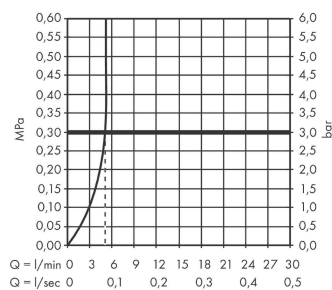

Talis E

Single lever basin mixer 110 without waste set

Finish: **Brushed Bronze** Article Number: **71712140**

Description

product features

- ComfortZone 110
- projection: 112 mm
- spout height: 104 mm
- handle variant: lever handle
- spray type: normal spray
- maximum flow rate at 3 bar: 5 l/min
- ceramic cartridge
- temperature limitation adjustable
- suitable for continuous flow water heaters
- connection type: G 3/8 connections
- connection dimension: DN15
- EU taxonomy: max. 6 l/min - Substantial Contribution (SC) possible

Technology

Design awards

Product image

Scale drawing

Flowchart