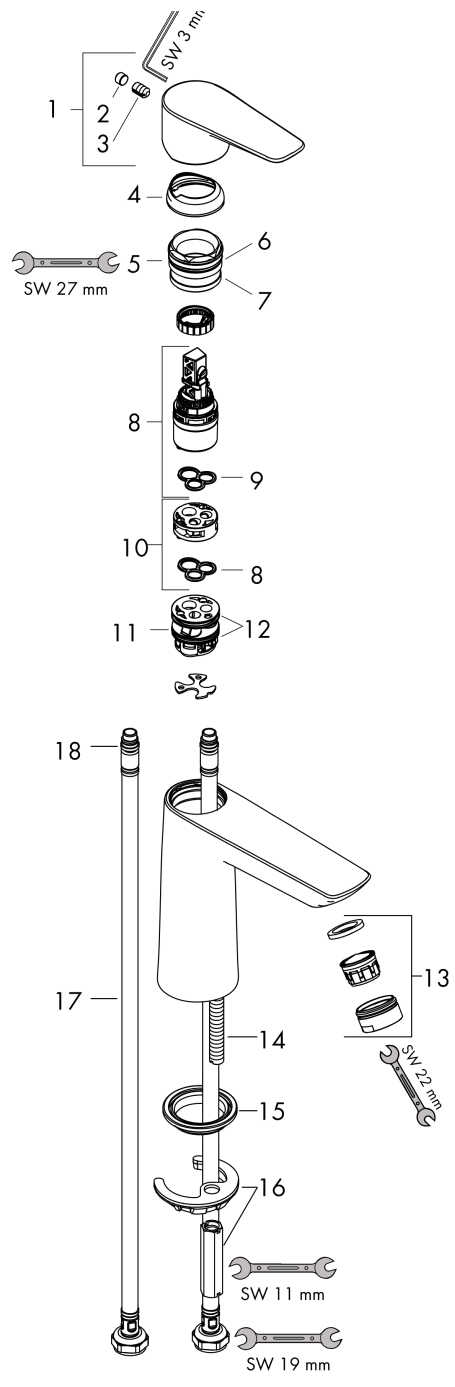

##### product features

- ComfortZone 110
- projection: 112 mm
- spout height: 104 mm
- handle variant: lever handle
- spray type: normal spray
- maximum flow rate at 3 bar: 5 l/min
- ceramic cartridge
- temperature limitation adjustable
- suitable for continuous flow water heaters
- connection type: G 3/8 connections
- connection dimension: DN15
- EU taxonomy: max. 6 l/min - Substantial Contribution (SC) possible

#### Scale drawing

#### Flowchart

**Talis E**  
**Single lever basin mixer 110 without waste set**  
 Finish: **Brushed Bronze** Article Number: **71712140**

**Exploded Drawing**

Year of production: >06/20

**Talis E**

**Single lever basin mixer 110 without waste set**

Finish: **Brushed Bronze** Article Number: **71712140**

**Spare part list**

Year of production: >06/20

Pos.	Description	Article Number	PC	PU
1	handle	92687140	60	1
2	hollow set screw M6x10 DIN 916	96029000	1	1
3	screw cover	95704000	1	1
4	flange	92625140	58	1
5	nut	92689000	7	1
6	O-ring 25x1,5	98146000	1	1
7	O-ring 27x1,5	92527000	4	1
8	cartridge, assy	97685000	11	1
9	seal	98865000	8	1
10	adapter for cartridge	92628000	6	1
11	adapter for cartridge	98866000	8	1
12	O-ring 23x2	98398000	1	1
13	aerator M24x1 (5 l/min)	13185140	99	1
14	screw M8 x 68	97736000	2	1
15	seal	97608000	2	1
16	fixing set	96016000	8	1
17	connection hose 450 mm M8x0,75 G3/8	97206000	8	1
18	O-ring 6,6x1,6	93019000	1	1